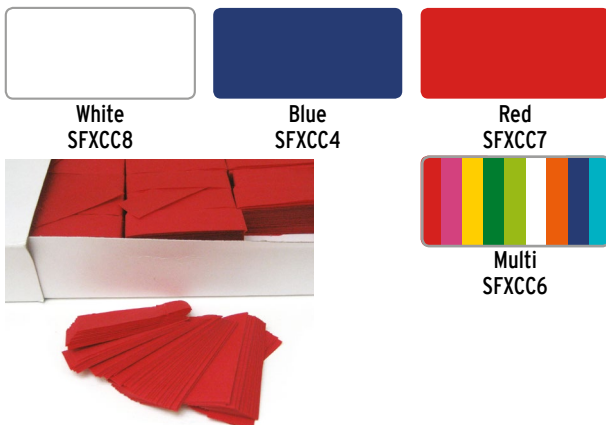

DISCO & PARTY

SLASH CURTAINS

Budget Slash Curtains Economically priced slit curtains ideal for parties etc. 910 mm wide with 12 mm slashes. Available in two different drops.

Budget Slash Curtains [910 mm]	code	2.4 m	code	4.8 m
Gold Metallic	SLIT24G12	£9.90	SLIT48G12	£16.78
Silver Metallic	SLIT24S12	£9.90	SLIT48S12	£16.78
Red Metallic	SLIT24R12	£9.90	SLIT48R12	£16.78
Copper Metallic	SLIT24C12	£9.90	SLIT48C12	£16.78
Sea Green Metallic	SLIT24SG12	£9.90	SLIT48SG12	£16.78
Royal Blue Metallic	SLIT24RB12	£9.90	SLIT48RB12	£16.78
Purple Metallic	SLIT24P12	£9.90	SLIT48P12	£16.78
Rose Metallic	SLIT24RO12	£9.90	SLIT48RO12	£16.78
Cerise Metallic	SLIT24CE12	£9.90	SLIT48CE12	£16.78
Black Satin	SLIT24B12S	£9.90	SLIT48B12S	£16.78

Need a longer length? We can order them to any length for a minimum quantity of ten. Please allow 10 days for delivery.

CHINESE CONFETTI

Chinese Confetti A neatly packed box full of light tissue rectangles that float very slowly to the ground if released from a theatre grid or thrown from a balcony. Flame retardant. Size: 2" x 1/2".

Chinese Confetti	qty	code	price
White	500 g	SFXCC8	£10.00
Multi	500 g	SFXCC6	£10.00
Red	500 g	SFXCC7	£10.00
Blue	500 g	SFXCC4	£10.00

ROSCO SLIT DRAPES

Rosco Slit Drapes Do not confuse these Rosco drapes with ordinary slash curtains. Rosco slit drapes are made from overlapped strips and are joined with a header tape. They come 915 mm wide and are made of flame-retardant vinyl in rich colours and diffractions. Available in three different drops.