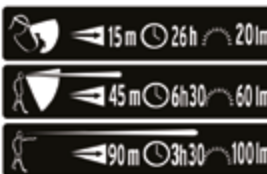

- Each of the Pixa® Range listed has these outstanding features:
- ✓ Waterproof up to a depth of 1 m for 30 minutes. IP67
  - ✓ Constant Lighting technology with no fading light – when the batteries are near depletion, indicated by a blinking light, these headlamps switch to reserve lighting of 10 lumens lasting from 6.5 hours [Pixa® 1] to 13 hours [Pixa® 2 and 3].
  - ✓ Built to withstand a fall of up to 2 m
  - ✓ Chemical resistant
  - ✓ Withstands a crushing pressure of 80 kg
  - ✓ Washable headband
  - ✓ Designed for use in explosive environments [ATEX: zone 2/22]
  - ✓ Chunky selector knob is easy to use even with gloves
  - ✓ The body can be rotated to protect the lens and lock off the switch
  - ✓ All torches come with a mounting plate for direct attachment to Vertex and Alveo helmets [page 320]
  - ✓ Can also be placed on the ground with the light tilted to suit your work position

The PIXA® line comes in three models adapted for different uses:

60 Lumens

**Pixa 1:** An economical and very popular choice, mainly used for close range work. Wide beam in two modes [high and low].

80 Lumens

**Pixa 2:** The mid range option used for both close range work [wide beam] and walk lighting [mixed beam pattern].

100 Lumens

**Pixa 3:** Top of the range version offering the perfect solution for a wide range of situations, from close range work to walk lighting and even long distance lighting using a focussed beam of up to 90 m.