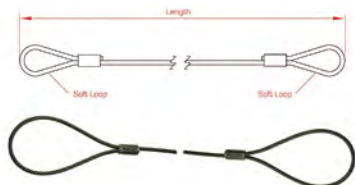

SAFETY BONDS

Safety Bonds

Used as a fail-safe should the primary suspension fixing fail. Use for all suspended fixings, including lighting and sound equipment, particularly where items are suspended over people's heads. Try to ensure there is as little slack in the bond as possible as the loads given are based on static loads rather than dropped loads. A 3 mm \varnothing soft loop will pass through the hole in the Electro Kabuki. See Safety Lanyards for personal protection [pages 307 - 309]. See Small Tool Lanyards [page 310].

GENERAL PURPOSE BONDS

General Purpose Bond These black wire rope assemblies can be fitted with your own connector to perform a wide range of functions.

connectors	wire \varnothing	length	WLL	code	price
N/A	3 mm	600 mm	100 kg	DOUT2849001	£2.96
N/A	4 mm	600 mm	175 kg	DOUT2852001	£5.14

ACCESSORY BOND WITH CARBINE

Accessory Bond with Carbine These popular lightweight bonds are fitted with a captive eye carbine hook. Designed for lightweight lighting accessories.

connectors	wire \varnothing	length	WLL	code	price
One M6 x 60	2 mm	600 mm	20 kg	DOUT2841001	£6.54

ACCESSORY BOND WITH SWIVEL

Accessory Bond with Swivel These shorter lightweight bonds are fitted with a swivel hook. Designed for lightweight lighting accessories.

connectors	wire \varnothing	length	WLL	code	price
One M6 x 60	2 mm	600 mm	5 kg	DOUT2840001	£5.37