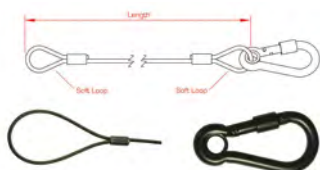

SAFETY BONDS

Safety Bonds

Used as a fail-safe should the primary suspension fixing fail. Use for all suspended fixings, including lighting and sound equipment, particularly where items are suspended over people's heads. Try to ensure there is as little slack in the bond as possible as the loads given are based on static loads rather than dropped loads. A 3 mm \varnothing soft loop will pass through the hole in the Electro Kabuki. See Safety Lanyards for personal protection [pages 307 - 309]. See Small Tool Lanyards [page 310].

GENERAL PURPOSE BONDS

General Purpose Bond These black wire rope assemblies can be fitted with your own connector to perform a wide range of functions.

connectors	wire \varnothing	length	WLL	code	price
N/A	3 mm	600 mm	100 kg	DOUT2849001	£2.96
N/A	4 mm	600 mm	175 kg	DOUT2852001	£5.14

ACCESSORY BOND WITH CARBINE

Accessory Bond with Carbine These popular lightweight bonds are fitted with a captive eye carbine hook. Designed for lightweight lighting accessories.

connectors	wire \varnothing	length	WLL	code	price
One M6 x 60	2 mm	600 mm	20 kg	DOUT2841001	£6.54

ACCESSORY BOND WITH SWIVEL

Accessory Bond with Swivel These shorter lightweight bonds are fitted with a swivel hook. Designed for lightweight lighting accessories.

connectors	wire \varnothing	length	WLL	code	price
One M6 x 60	2 mm	600 mm	5 kg	DOUT2840001	£5.37