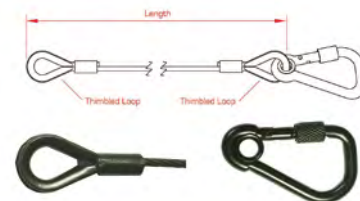

SAFETY CHAINS

"Safety" Chains Black enamelled 21 x 3 mm chain fitted with a spring hook at one or both ends. Suitable for lightweight items only, use CE marked accessory or safety bonds for heavier items.

Safety Chains	length	code	price
Spring hook one end	600 mm	FHS121	£2.22
Spring hook both ends	600 mm	FHS121D	£3.35

SAFETY BONDS WITH CARBINES

Safety Bond with Carbine These 3 mm wire bonds are fitted with a captive eye carbine hook at one end or both ends.

Safety Bond with Carbine	connectors	wire \varnothing	length	WLL	code	price
One carbine hook		3 mm	600 mm	15 kg	DOUT22001	£3.27
Two carbine hooks		3 mm	600 mm	15 kg	DOUT22101	£4.93

SAFETY BONDS WITH MOVING LIGHT HOOK

Safety Bond with Moving Light Hook These 4 mm wire bonds are fitted with a captive asymmetric Moving Light Hook.

Safety Bond with Moving Light Hook	connectors	wire \varnothing	length	WLL	code	price
One moving light hook		4 mm	600 mm	36 kg	DOUT2844001	£16.53
One moving light hook		4 mm	1,000 mm	36 kg	DOUT2844501	£17.38