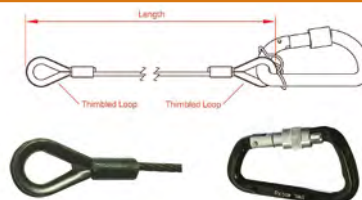

TV SPEC BONDS

TV Spec Bond with Karabiner These heavier wire bonds are fitted with a captive karabiner at one end. They conform to BBC TV 168A.

TV Spec Bond with Karabiner	connectors	wire $\varnothing$	length	WLL	code	price
Karabiner		4 mm	700 mm	50 kg	DOUT2820501	£17.31
Karabiner		5 mm	700 mm	75 kg	DOUT2830501	£18.25