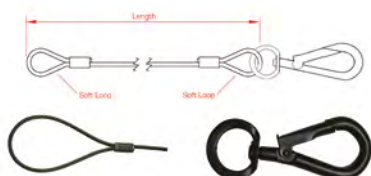

SAFETY BONDS

Safety Bonds

Used as a fail-safe should the primary suspension fixing fail. Use for all suspended fixings, including lighting and sound equipment, particularly where items are suspended over people's heads. Try to ensure there is as little slack in the bond as possible as the loads given are based on static loads rather than dropped loads. A 3 mm \varnothing soft loop will pass through the hole in the Electro Kabuki. See Safety Lanyards for personal protection [pages 307 - 309]. See Small Tool Lanyards [page 310].

GENERAL PURPOSE BONDS

General Purpose Bond These black wire rope assemblies can be fitted with your own connector to perform a wide range of functions.

connectors	wire \varnothing	length	WLL	code	price
N/A	3 mm	600 mm	100 kg	DOUT2849001	£2.96
N/A	4 mm	600 mm	175 kg	DOUT2852001	£5.14

ACCESSORY BOND WITH CARBINE

Accessory Bond with Carbine These popular lightweight bonds are fitted with a captive eye carbine hook. Designed for lightweight lighting accessories.

connectors	wire \varnothing	length	WLL	code	price
One M6 x 60	2 mm	600 mm	20 kg	DOUT2841001	£6.54

ACCESSORY BOND WITH SWIVEL

Accessory Bond with Swivel These shorter lightweight bonds are fitted with a swivel hook. Designed for lightweight lighting accessories.

connectors	wire \varnothing	length	WLL	code	price
One M6 x 60	2 mm	600 mm	5 kg	DOUT2840001	£5.37