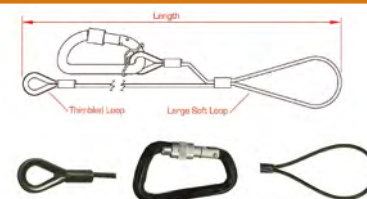

TV SPEC BONDS WITH LARGE LOOP

TV Spec Bonds with Karabiner [large loop] These heavier wire bonds are fitted with a captive karabiner on the tail of a large loop. They conform to BBC TV 168A.

TV Spec Bond with Karabiner [large loop]	connectors	wire $\varnothing$	length	WLL	code	price
Karabiner		4 mm	480 mm	50 kg	DOUT2820001	£18.94
Karabiner		5 mm	480 mm	75 kg	DOUT2830001	£19.44