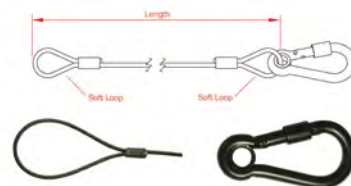

ACCESSORY BOND WITH CARBINE

Accessory Bond with Carbine These popular lightweight bonds are fitted with a captive eye carbine hook. Designed for lightweight lighting accessories.

connectors	wire \varnothing	length	WLL	code	price
One M6 x 60	2 mm	600 mm	20 kg	DOUT2841001	£6.54

ACCESSORY BOND WITH SWIVEL

Accessory Bond with Swivel These shorter lightweight bonds are fitted with a swivel hook. Designed for lightweight lighting accessories.

connectors	wire \varnothing	length	WLL	code	price
One M6 x 60	2 mm	600 mm	5 kg	DOUT2840001	£5.37

SAFETY CHAINS

"Safety" Chains Black enamelled 21 x 3 mm chain fitted with a spring hook at one or both ends. Suitable for lightweight items only, use CE marked accessory or safety bonds for heavier items.

Safety Chains	length	code	price
Spring hook one end	600 mm	FHS121	£2.22
Spring hook both ends	600 mm	FHS121D	£3.35

SAFETY BONDS WITH CARBINES

Safety Bond with Carbine These 3 mm wire bonds are fitted with a captive eye carbine hook at one end or both ends.